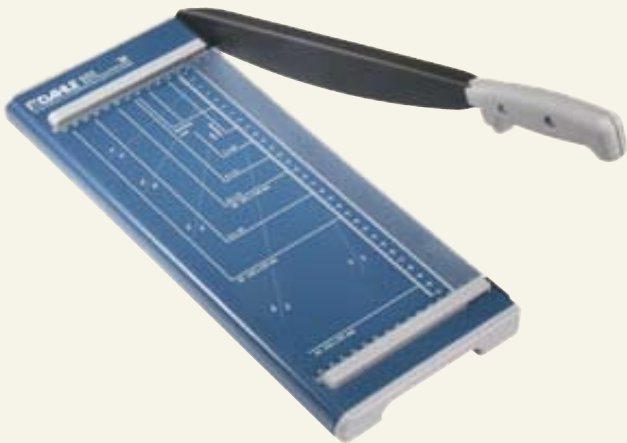

# Personal Guillotine

00502

If scissors are not quite up to the job, then this handy machine will make light work of your tasks whether in the office or at home.

- Upper and lower blade made of high-quality steel.
- See-through hand clamp.
- 2 scale bars with cm markings.
- Table marked out in photo sizes and in cm.
- Tested according to GS safety regulations.
- 2 years function warranty if used in accordance with manufacturer's instructions

Cutting length:	320 mm
Cutting capacity:	0,8 mm
Table size exterior dimensions:	420 x 175 mm
Weight:	1,5 kg
Bar code No:	4007885005027