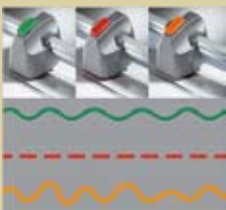

## 00507

For fast trimming of paper, photos or film in general office and SoHo environments with a cutting capacity of 8 sheets of 70gsm paper.

- Ground rotating circular blade.
- Safety is ensured by enclosing the blade in a plastic housing.
- Automatic clamping on the cutting line.
- See-through paper clamp.
- Two scale bars with cm-graduation.
- DIN- as well as photo-formats and graduation pre-printed on the table.
- Special feature for even greater flexibility and creativity: Exchangeable cutting heads give the choice of a straight, perforated or zig zag cut.
- (Cutting head set - product code 960).
- Tested according to GS safety regulations.

2 years function warranty if used in accordance with manufacturer's instructions.

Cutting length: 320 mm  
Cutting capacity: 0,8 mm  
Table size exterior dimensions: 440 x 211 mm  
Weight: 1,0 kg

- 00507-20045 / Bar code No: 4007885005072
- 00507-01199 - Limited Edition / Bar code No: 4007885252919